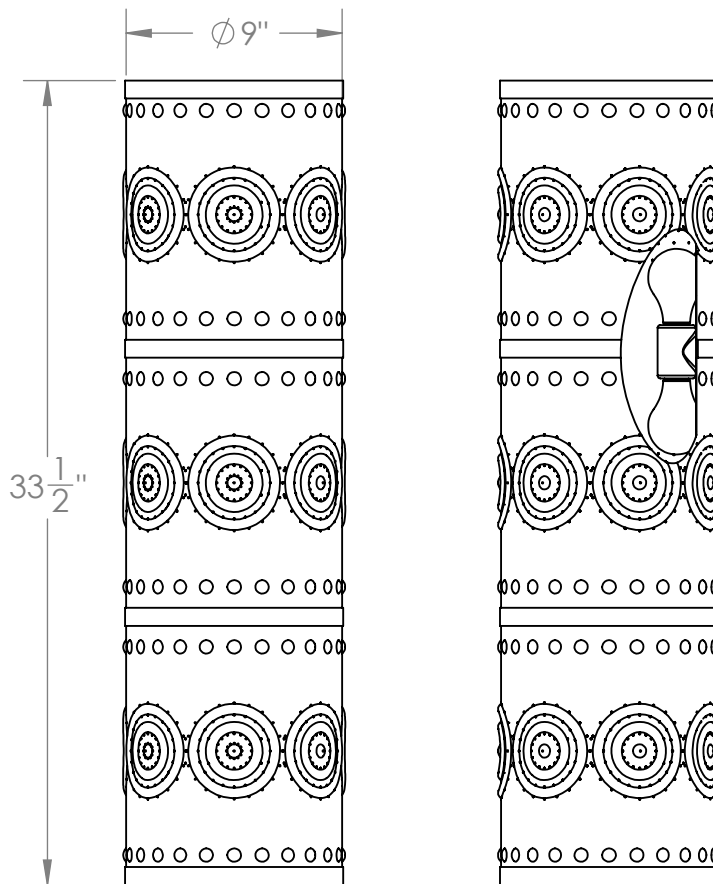

Texas Lightsmith® Lighting Catalog

www.TexasLightsmith.com

1-877-268-2266

Repousse' Rings and Domes

PROPRIETARY AND CONFIDENTIAL
THE INFORMATION CONTAINED IN THIS DRAWING IS THE SOLE PROPERTY OF Texas Lightsmith. ANY REPRODUCTION IN PART OR AS A WHOLE WITHOUT THE WRITTEN PERMISSION OF Texas Lightsmith IS PROHIBITED.

WATTAGE
2X 150W A-19
UL LISTING
Dry-Damp-Wet

MATERIAL
Metal
DIMENSIONS ARE IN INCHES
DO NOT SCALE DRAWING

FINISH
NC MC DC BC
DP BP BB
DB VC OB

CATALOG NAME
JFWS-1 Spec Sheet

SCALE:1:8

WEIGHT:

SHEET 1 OF 1